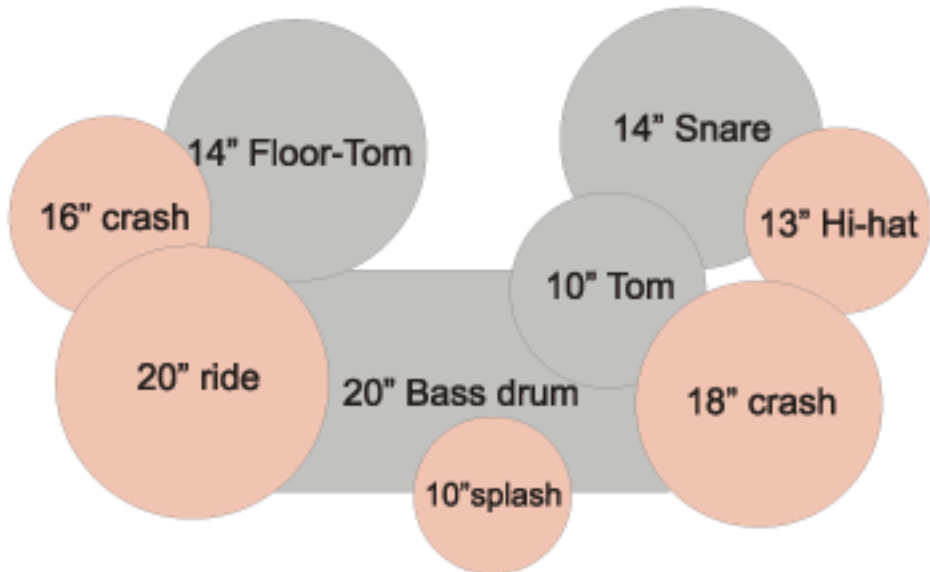

Stage plan

Guitar amp

MONITOR

MONITOR

Bass amp

MONITOR

LEAD VOCAL
Shure SM 58

MONITOR

MONITOR